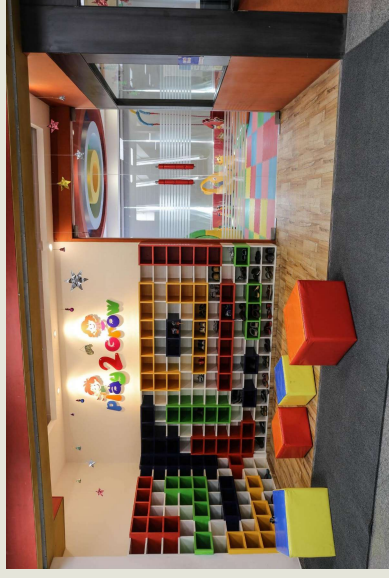

Work of art

Vinay and Rashmi are an architectural firm with an extensive background in multiple building types like high-end residences, commercial spaces, restaurants, and banquets, corporate spaces, industrial spaces, schools, and hospitals, with expertise in interiors. "Each project has its unique issues about the site, clients' requirements, program, climate, topography, and regional context. In our organization, the projects undergo a process of extensive research, and a theoretical base is established to deal with design issues. As free, open-minded architects we take ideas not only from our immediate surroundings but also from global vision," says the couple who believe in *thinking global and acting locally*.

They attribute the success of their practice to the values that they believe in and not just to their architectural style.

1. The highest standards of professional integrity.
2. Transparent communications.
3. Suitable, cost-effective design solutions.
4. Zero error quality assurance.
5. Addressing to challenging deadlines.

They believe that the built form is permanent. They, therefore, carry responsibility not only to their clients and users of their buildings but also to the community at large.