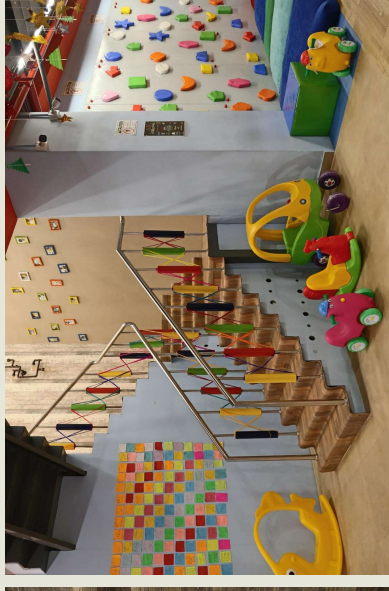

Work of art

Vinay and Rashmi are an architectural firm with an extensive background in multiple building types like high-end residences, commercial spaces, restaurants, and banquets, corporate spaces, industrial spaces, schools, and hospitals, with expertise in interiors. "Each project has its unique issues about the site, clients' requirements, program, climate, topography, and regional context. In our organization, the projects undergo a process of extensive research, and a theoretical base is established to deal with design issues. As free, open-minded architects we take ideas not only from our immediate surroundings but also from global vision," says the couple who believe in *thinking global and acting locally*.

They attribute the success of their practice to the values that they believe in and not just to their architectural style.

1. The highest standards of professional integrity.
2. Transparent communications.
3. Suitable, cost-effective design solutions.
4. Zero error quality assurance.
5. Addressing to challenging deadlines.

They believe that the built form is permanent. They, therefore, carry responsibility not only to their clients and users of their buildings but also to the community at large.