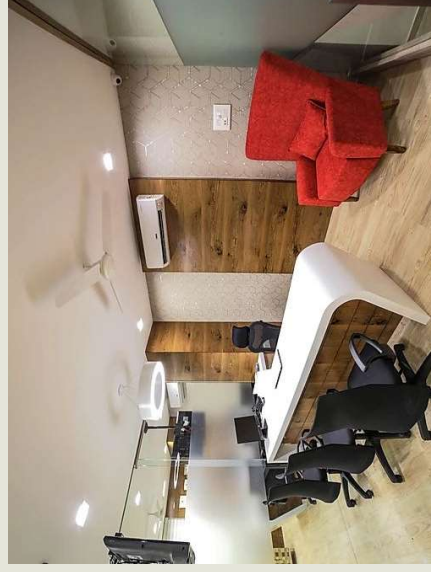

The basic palette of natural woods, whites, blacks & warm colors highlights, textures and stone finishes have been adopted here. Every space is designed for different light effects to complement the work mood. The meeting room has a flex ceiling with numbers, this gives the room a large look and enhances the spaces.