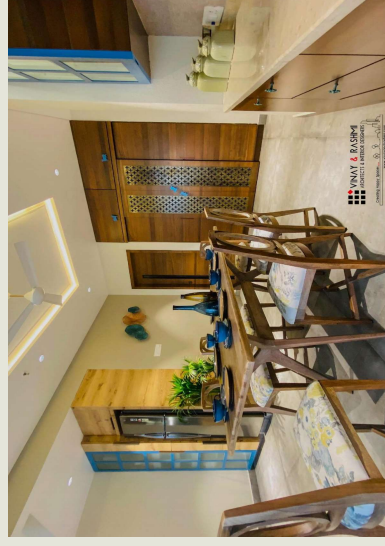

VINAY & RASHMI ARCHITECTS AND INTERIOR DESIGNER

VINAY & RASHMI ARCHITECTS AND INTERIOR DESIGNER

Meet the Hyderabad city-based couple Vinay Rathi and Rashmi Rathi who not only take ideas from their immediate surroundings but also globally to reach their clients' expectations.

Architects enhance the interiors for a healthier and aesthetical environment. They apply art and science in their research, plan and even consider the client's requirements to reach their expectations to make pleasant surroundings. Being in such a multifaceted profession, the architects capture the client's information and develop it into a beautiful place to reside and work. One such architect couple who understand the fundamentals of design and the technical development in varied areas are Vinay Rathi and Rashmi Rathi.