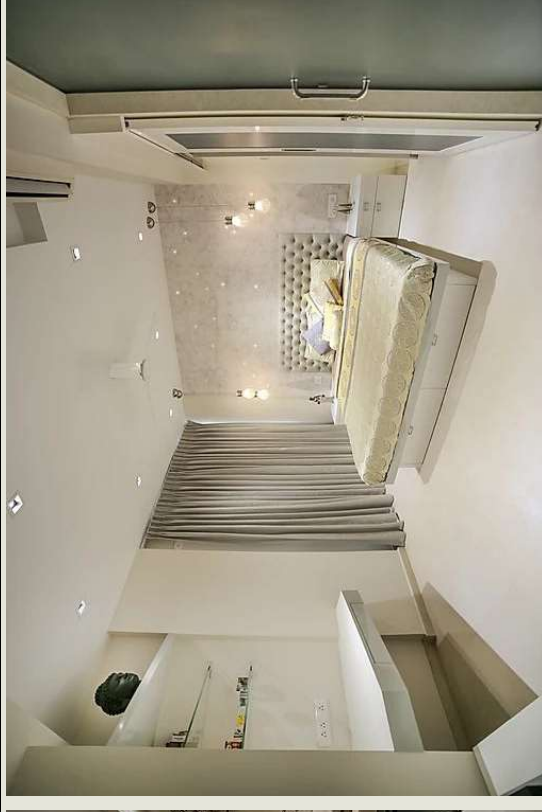

DLF Chennai

2500sft Villo
Chennai
March 2016

The design style is minimalist freeing the mind from all the chaos and stress that comes by living in the heart of the city. The client required a simple and elegant apartment that allows itself to grow with family. Once you enter the Jalli design is a strong design demarcation by itself in the seamless space of formal and informal living. The living and dining rooms have been planned as one visually large block to create an illusion of space.

The basic palette of natural woods, whites, warm & cool colors highlights, textures and stone finishes have been adopted here. Every space is designed for different light effects to complement the mood.

The main Drawing Room is done up using earthy colors with orange to break the monotony of the same. The Informal Living, Dining, and Kitchen have been merged together continuing the beige