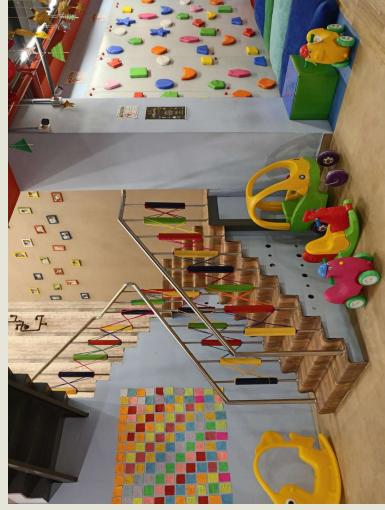

VINAY & RASHMI ARCHITECTS AND INTERIOR DESIGNER