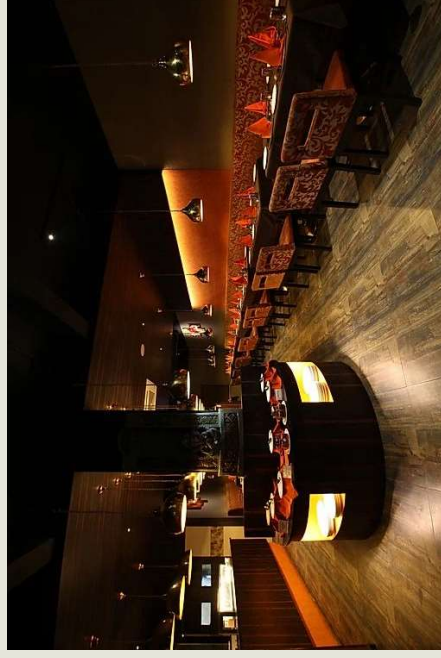

Jalpaan restaurant

2000sft
Secunderabad
August 2016

Design is the and science of enhancing the interior of a building to achieve a healthier and more aesthetically pleasing environment for the people using the space. As an interior designer, we plan, researches, coordinates, and manages projects.